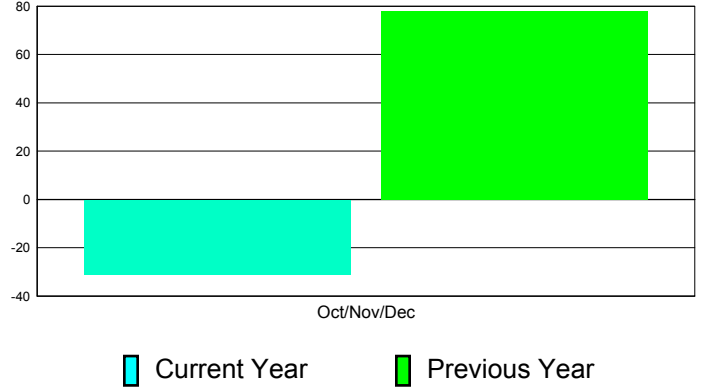

Comparison of Membership Gain/Loss

Current Year Compared to the Previous Year