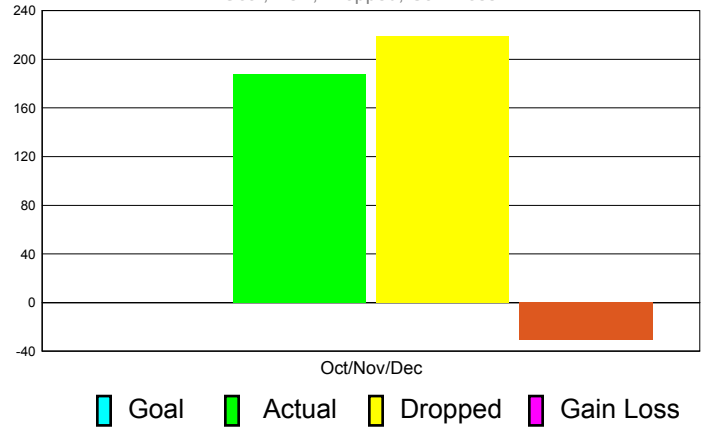

### YTD Status Quo Clubs 2010-2011

Status Quo Clubs Compared to Status Quo Members

## MEMBERSHIP

Membership Results  
2011-2012

Membership  
2010-2011

Month	Net Memb Goal	Actual New Memb	Actual Dropped Memb	Gain/Loss of Memb	Gain/ Loss of Memb
Oct/Nov/Dec	0	188	219	-31	78
<b>Totals</b>	<b>0</b>	<b>188</b>	<b>219</b>	<b>-31</b>	<b>78</b>

### Membership Results 2011-2012

Goal, New, Dropped, Gain/Loss