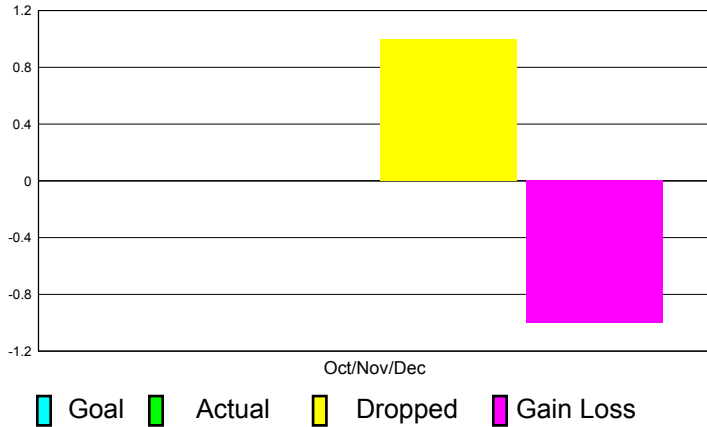

## CLUBS

Club Results  
2011-2012

Clubs  
2010-2011

Month	New Club Goal	Actual New Clubs	Actual Dropped Clubs	Gain/Loss of Clubs	Gain/Loss of Clubs
Oct/Nov/Dec	0	0	1	-1	-1
<b>Totals</b>	<b>0</b>	<b>0</b>	<b>1</b>	<b>-1</b>	<b>-1</b>

### Club Results 2011-2012

Goal, New, Dropped, Gain/Loss